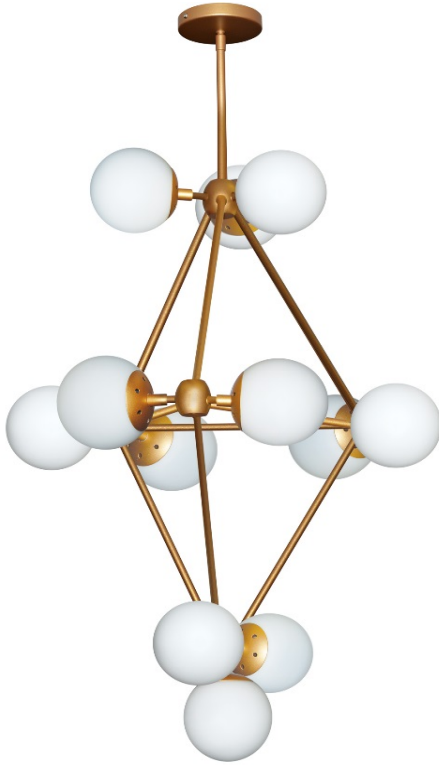

**DMI-3612C-GLD - 12LT Chandelier, Gold Finish w/White Glass Balls**

12 Light Foyer Chandelier, Gold Finish, Frosted White Glass

<b>Height</b>	36.5	<b>No. of Bulbs</b>	12
<b>Width/Length</b>	25	<b>LED Compatible</b>	LED Compatible
<b>Depth</b>	25	<b>Total Wattage</b>	480
<b>Weight</b>	20		
<b>Body Material</b>	Metal	<b>Second Material</b>	Glass
<b>Finish/Color</b>	Gold	<b>Second Finish/Color</b>	Frosted White
<b>Type of Finish</b>	Painted		
<b>Bulb 1 Amount</b>	12	<b>Rated For Voltage</b>	Dry Location 120
<b>Bulb 1 Base Type</b>	E26		
<b>Bulb 1 Max Watt.</b>	40	<b>Approval</b>	cUL or equivalent
<b>Bulb 1 Included</b>	No	<b>Warranty</b>	1 Year
<b>Bulb 1 Shape</b>	G16.5	<b>Instal Position</b>	Ceiling

Date:	Notes:
Fixture Type:	
Job Name:	

**Lighting • LED • Shades • Custom Designs**

TORONTO | BUFFALO | LIGHTFAIR | DALLAS MARKET CENTRE # 4303

[www.dainolite.com](http://www.dainolite.com) | 1-888-564-1262 | [dainolite@dainolite.com](mailto:dainolite@dainolite.com)