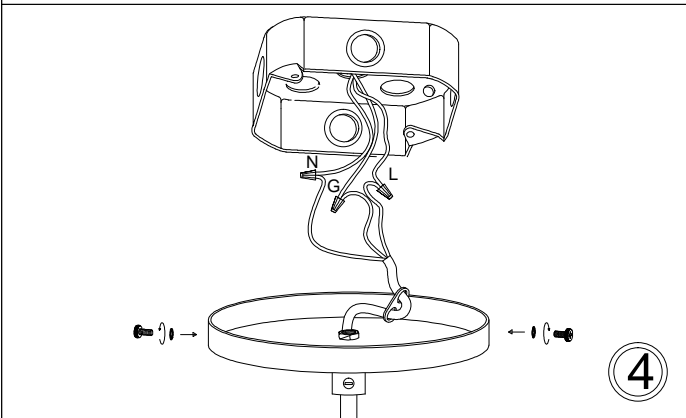

# PAT-181P

1

3

5

6

Bulb/ Ampoule:  
1x Max 60W E26 Base  
(Not Included/ Non Inclus)