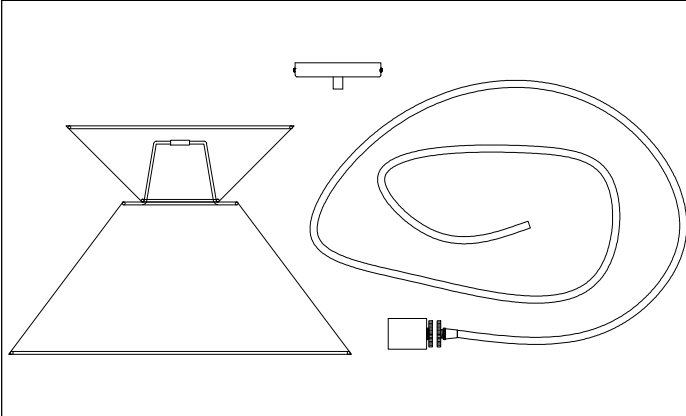

# PAT-181P

1

3

5

6

Bulb/ Ampoule:  
1x Max 60W E26 Base  
(Not Included/ Non Inclus)