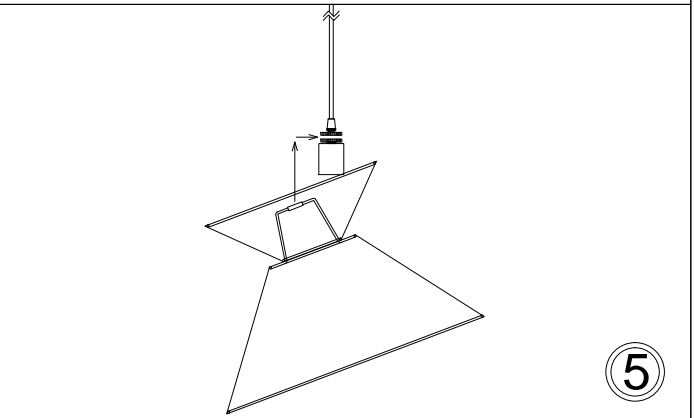

# PAT-181P

1

3

5

6

Bulb/ Ampoule:  
1x Max 60W E26 Base  
(Not Included/ Non Inclus)