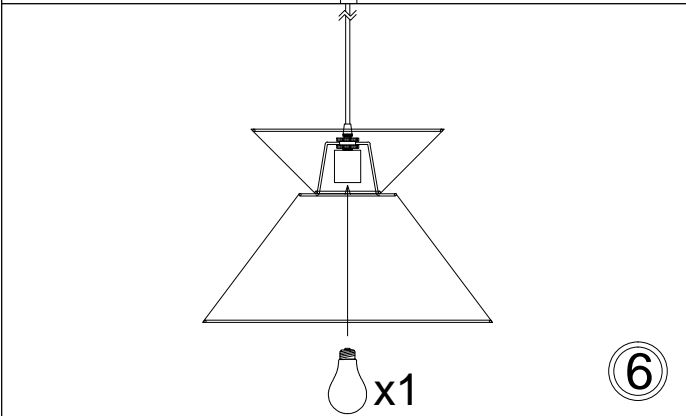

# PAT-181P

1

3

5

6

Bulb/ Ampoule:  
1x Max 60W E26 Base  
(Not Included/ Non Inclus)