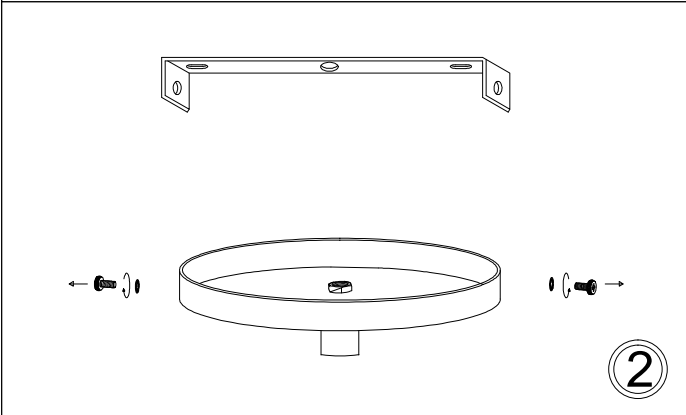

# PAT-181P

1

3

5

6

Bulb/ Ampoule:  
1x Max 60W E26 Base  
(Not Included/ Non Inclus)