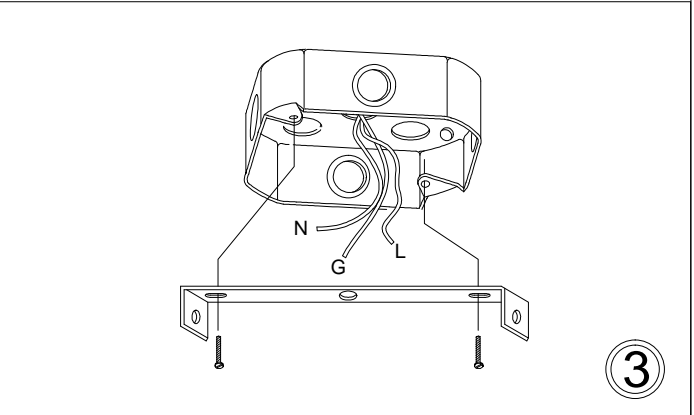

# PAT-181P

1

3

5

6

Bulb/ Ampoule:  
1x Max 60W E26 Base  
(Not Included/ Non Inclus)